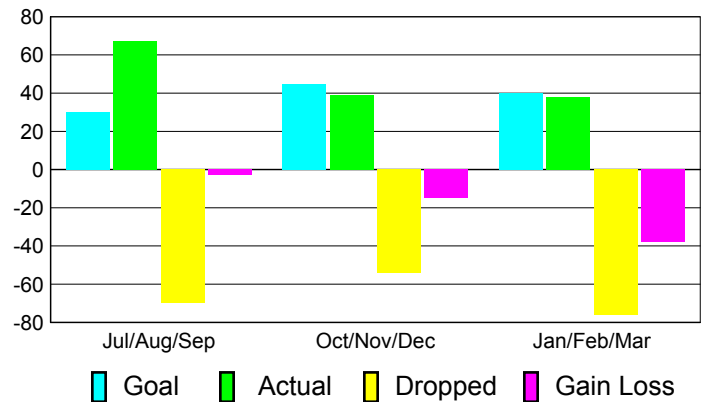

### YTD Status Quo Clubs 2010-2011

Status Quo Clubs Compared to Status Quo Members

## MEMBERSHIP

**Membership Results**  
2010-2011

**Membership**  
2009-2010

Month	Net Memb Goal	Actual New Memb	Actual Dropped Memb	Gain/Loss of Memb	Gain/Loss of Memb
Jul/Aug/Sep	30	67	-70	-3	23
Oct/Nov/Dec	45	39	-54	-15	1
Jan/Feb/Mar	40	38	-76	-38	-1
<b>Totals</b>	<b>115</b>	<b>144</b>	<b>-200</b>	<b>-56</b>	<b>23</b>

### Membership Results 2010-2011

Goal, New, Dropped, Gain/Loss

### Comparison of Membership Gain/Loss

Current Year Compared to the Previous Year