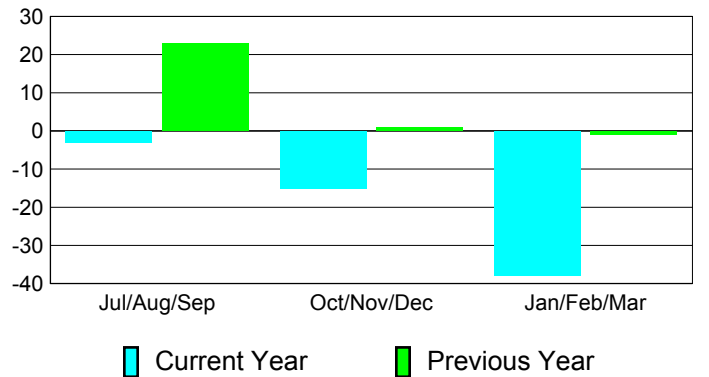

Gender Comparison 2010-2011

Jul/Aug/Sep

Oct/Nov/Dec

Jan/Feb/Mar

Male

Female