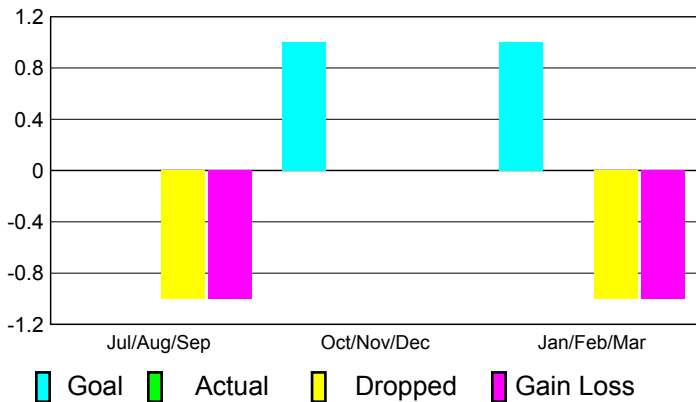

## CLUBS

**Club Results**  
2010-2011

**Clubs**  
2009-2010

Month	New Club Goal	Actual New Clubs	Actual Dropped Clubs	Gain/Loss of Clubs	Gain/Loss of Clubs
Jul/Aug/Sep	0	0	-1	-1	0
Oct/Nov/Dec	1	0	0	0	0
Jan/Feb/Mar	1	0	-1	-1	0
<b>Totals</b>	<b>2</b>	<b>0</b>	<b>-2</b>	<b>-2</b>	<b>0</b>

### Club Results 2010-2011

Goal, New, Dropped, Gain/Loss

### Comparison of Club Gain/Loss

Current Year Compared to the Previous Year